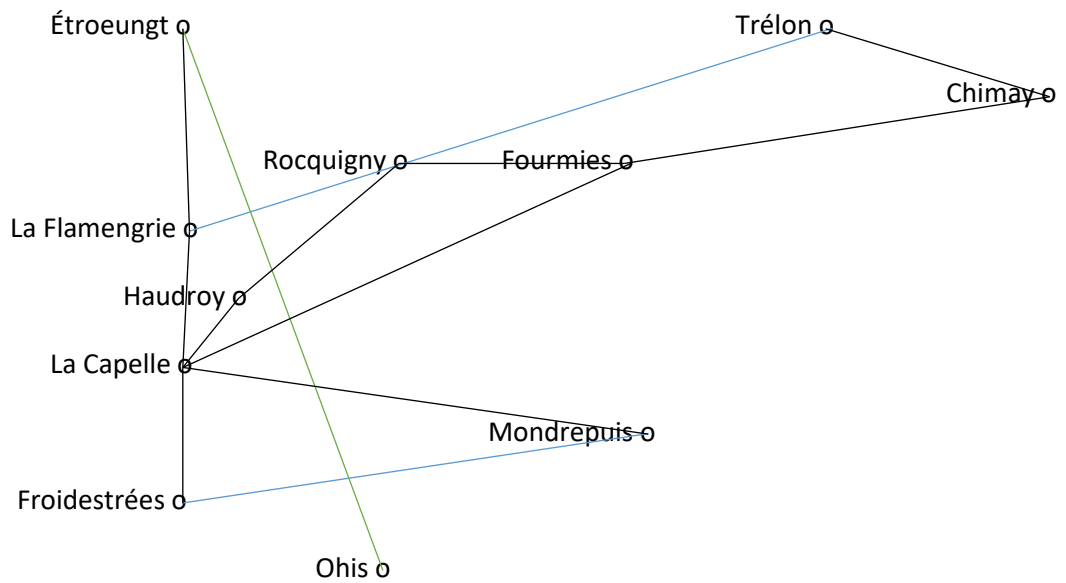

Sketch Map: Cease-fire zones

German cease-fire line: Étroeungt to Ohis

French cease-fire lines: La Flamengrie to Trélon (north); Froidestrées to Mondrepuis (south)

Some approaches to the front lines around La Capelle the delegation might have taken: ○——○